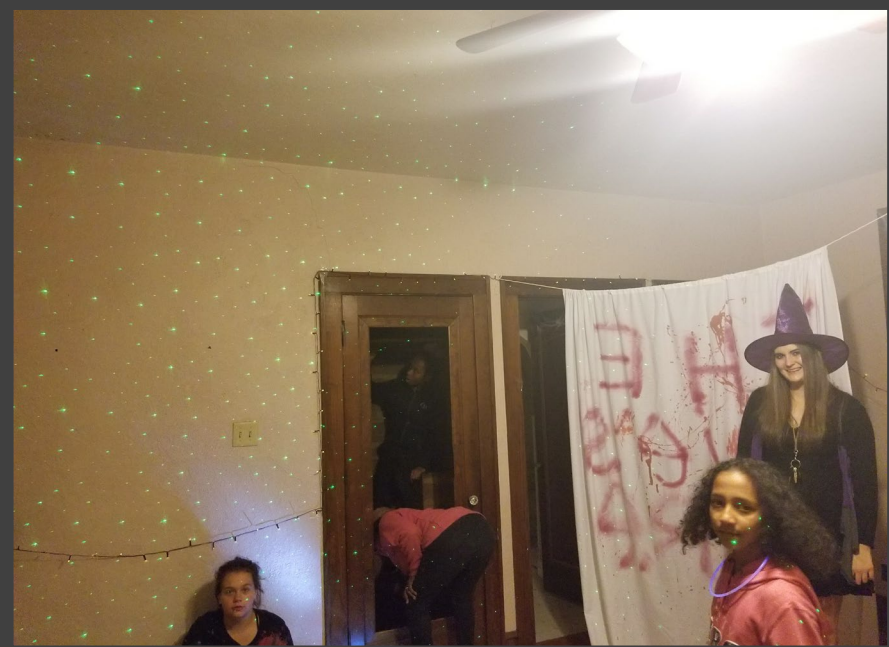

The Haunt @743

Any other kitchen

Serving Finger Dogs

Which way

A dark, atmospheric scene featuring a dense network of blue, translucent spider webs draped across the frame. The webs are illuminated from behind, creating a glowing effect. In the background, a doorway is visible, leading to a brightly lit area. The overall mood is eerie and suspenseful.

WARNING:
ENTERING
Nuclear Reactive

The Living ROOM before it transformed

The Teacher's Den

**Are you that
brave to enter
the dungeon?**

Remember CAMP?

The Dungeon

Lighting Everywhere!

Which Way Shall We Go!!!!

This Way

**NO,
This Way**

This Way

**We went up
the stairs**

Creative Ingenious Mastermind's Room

NO VACANCY

The Kids' Room

Dare to Enter The Bathroom

The CREW

...hard at work!