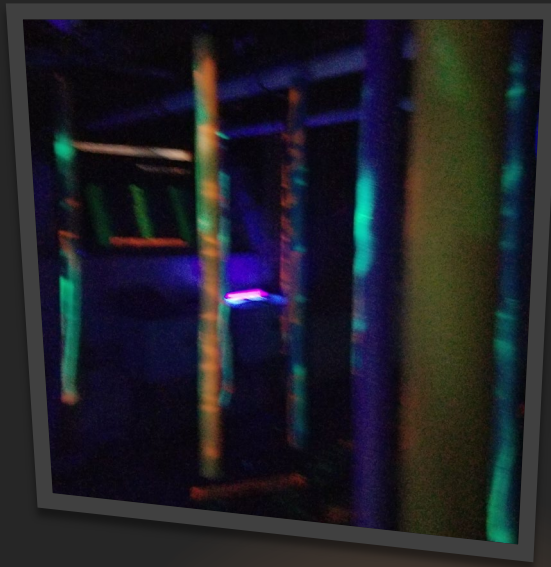

The Haunt @743

Any other kitchen

Serving Finger Dogs

Which way

A dark, atmospheric scene featuring a dense network of blue, translucent spider webs draped across the frame. The webs are illuminated from behind, creating a glowing effect. In the background, a doorway is visible, leading to a brightly lit area. The overall mood is eerie and suspenseful.

WARNING:
ENTERING
Nuclear Reactive

The Living ROOM before it transformed

The Teacher's Den

**Are you that
brave to enter
the dungeon?**

Remember CAMP?

The Dungeon

Lighting Everywhere!

Which Way Shall We Go!!!!

The CREW

...hard at work!