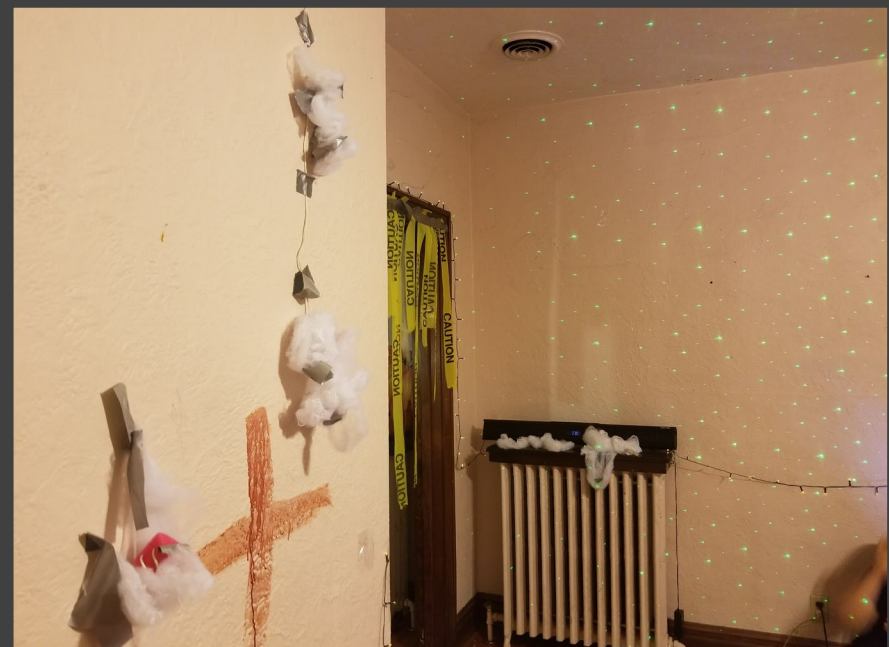

The Haunt @743

Any other kitchen

Serving Finger Dogs

Which way

A dark, atmospheric scene featuring a dense network of blue, translucent spider webs draped across the frame. The webs are illuminated from behind, creating a glowing effect. In the background, a doorway is visible, leading to a brightly lit area. The overall mood is eerie and suspenseful.

WARNING:
ENTERING
Nuclear Reactive

The Living ROOM before it transformed

The Teacher's Den

**Are you that
brave to enter
the dungeon?**

Remember CAMP?

The Dungeon

Lighting Everywhere!

Which Way Shall We Go!!!!

This Way

**NO,
This Way**

This Way

**We went up
the stairs**

Creative Ingenious Mastermind's Room

NO VACANCY

The Kids' Room

Dare to Enter The Bathroom

The CREW

...hard at work!